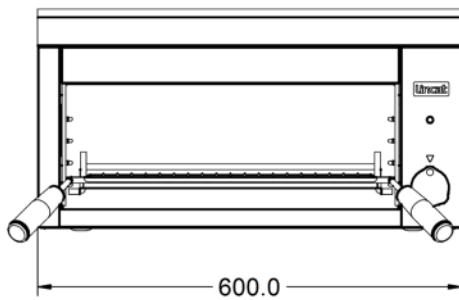

Available Accessories

GR3/WS

Wall Shelf for GR3

Technical Picture