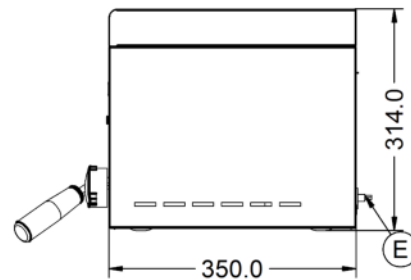

Available Accessories

GR3/WS

Wall Shelf for GR3

Technical Picture