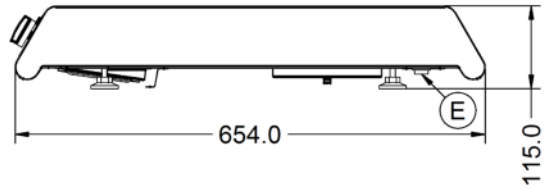

Lincat Limited

Whisby Road,
Lincoln, LN6 3QZ,
United Kingdom

Company No: 2175448

A member company of

Customer Care

Tel: +44 1522 875500
Email: care@lincat.co.uk

Export Customers

Tel: +44 1522 875536
Email: export@lincat.co.uk

Opening Hours

Monday – Friday:
8.30am – 5pm