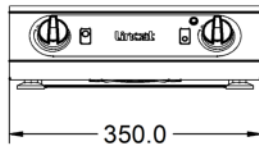

Lincat Limited

Whisby Road,
Lincoln, LN6 3QZ,
United Kingdom

Company No: 2175448

A member company of

Customer Care

Tel: +44 1522 875500
Email: care@lincat.co.uk

Export Customers

Tel: +44 1522 875536
Email: export@lincat.co.uk

Opening Hours

Monday – Friday:
8.30am – 5pm