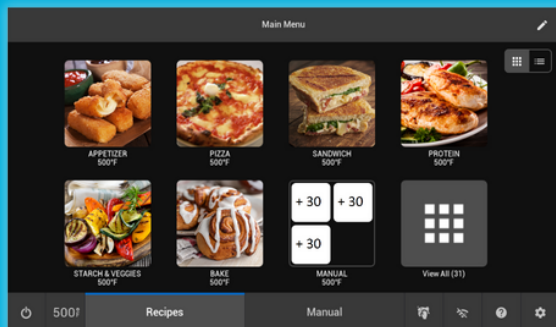

TURBOCHEF

NEW

ONE-TOUCH INTERFACE

Our one-touch user interface simplifies the cooking process down to just one touch, saving users time during the busiest hours.

NEW

OLD

IMPROVEMENTS

- ✓ 7" capacitive one-touch display
- ✓ Customizable images or icons
- ✓ Unlimited recipe storage
- ✓ Upload menu via USB
- ✓ TurboGreen - Customizable energy savings mode