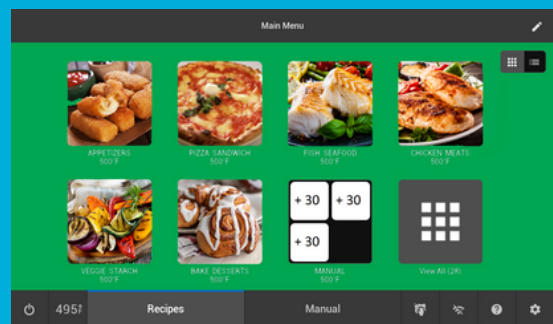

TURBOCHEF

NEW

ONE-TOUCH INTERFACE

Our one-touch user interface simplifies the cooking process down to just one touch, saving users time during the busiest hours.

NEW

OLD

IMPROVEMENTS

- ✓ 7" capacitive one-touch display
- ✓ Customizable images or icons
- ✓ Unlimited recipe storage
- ✓ Upload menu via USB
- ✓ TurboGreen - Customizable energy savings mode